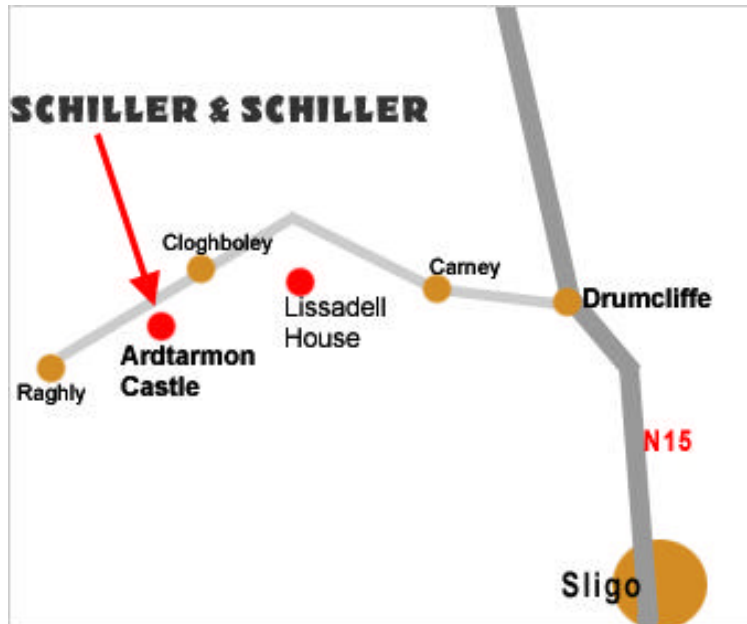

## LOCATION

Directions to our office:

Take the **N15** Sligo to Bundoran road, through Drumcliffe, after the **Yeat's Tavern** turn left.

Proceed to **Carney** and take the 1st left in the village.

Go straight on for 4 miles then take the first left after the shop called **Dunleavy's**.

Continue for 2 miles until you see the **Ardtarmon Castle** on your left.